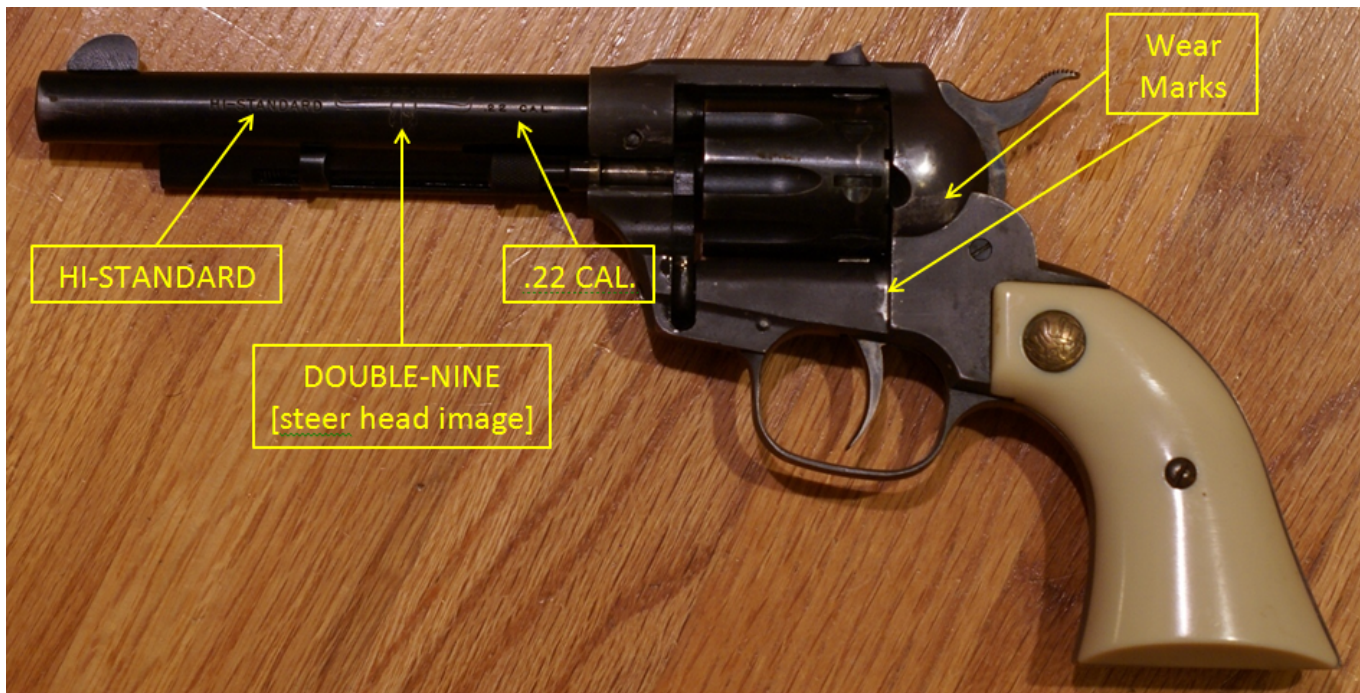

Download

[High Standard Double Nine Serial Numbers](#)

[High Standard Double Nine Serial Numbers](#)

Download

High Standard Double Nine Serial Numbers >>> DOWNLOAD (Mirror #1). ccb82a64f7 2014-6-9 double nine revolver for sale, hi standard High standard double nine convertible 22, model w 106, steel frame, manufactured in 1973 based on the serial number this gun is in excellent condition.. High Standard Model W-104 Double Nine revolver, in nickel plate. Nine shot cylinder, double action, with 5 1/2 inch b... on Sep 22, 2012. ... wear, but no cracks. Overall good condition. Caliber: .22 LR Serial #: 2152947 estimate of value on the following: high standard double nine, .22 cal, nickel, ... nine, .22 cal, nickel, longhorn emblem, model w100, 5 1/2", serial #897xxx. the ... Same thing on mine, except mine has the number 853190.. Find High Standard Model Double Nine W-104 revolver parts and more today with Numrich Gun Parts Corp. America's leading revolver parts supplier.. High Standard 5.5" Double Nine .22 Revolver (Model W-104) w/ Non-matching ... but the serial number on the end label of the box does not match the gun.. Find high standard double nine for sale at GunBroker.com, the world's largest gun auction site. You can buy high standard double nine with confidence I own a stainless, nine shot, double action .22 lr. ... All High Standard Sentinels and derivative guns had serial numbers no matter when they You have a High Standard Double Nine that was manufactured for Western Auto. We will need the serial number to determine the date of w-100 and w-101 double nine serial numbers ... John has been researching High Standards for years and provides a wealth of information free I acquired a High Standard, Double Nine, Model W-104 yesterday. The Double Nine designated her as being a Double Action Revolver, having lip HI-STANDARD REVOLVER lip WESTERN-STYLE PARTS PRICE LI ST -.2 2 CALIBER MODEL W-104 "DOUBLE-NINE" NUMBERS ARE ONLY FOR BLUED GUNS - SEE PARTS LIST FOR NICKEL 7562^ THE HIGH STANDARD MANUFACTURING CORPORATION HAMDEN • CONNECTICUT ... Serial Number 3.. I have a High Standard Double-Nine W-104 that has only been fired a few times. ... All guns have different serial numbers that's how you register your gun so Up for sale is a High Standard Double Nine.. It is a nine shot 22 pistol. It is a W-104 serial number which means it is from 1964ish... I'd.... High Standard Pistols 1956 to 1980. ... HIGH STANDARD MFG.CO IDENTIFICATION CODE MONTH AND YEAR 1956 to ... DOUBLE NINE FIRST MODEL. 1958.. Hello all, I have a Hi-Standard Double Nine .22 caliber niny cylinder revolver ... The right side of the barrel is marked with HIGH STANDARD MFG. ... These guns neither finished in assembly in serial number order nor shipped NUMBERS ARE ONLY FOR BLUED GUNS – SEE PARTS LIST FOR NICKEL. 7562. 7527 ... 75307. 75314. THE HIGH STANDARD MANUFACTURING CORPORATION ... Serial Number. 3. ... Double-Nine revolvers are sighted in at a range.. Regular Serial numbers - Highest serial number shipped for the year. ... S/N 3,000,000 This 9329 Double Nine shipped 26 October, 1976. 4.. High Standard Double Nine W-100, .22 short, long or LR, Serial number 851212. Blue is good, but has some wear at the end of the b for sale by thorne on There isn't an extended history to High Standard's revolver line, like there is to ... Double Nine serial numbers were in the same series as the Sentinel through ... 33bf5301e4